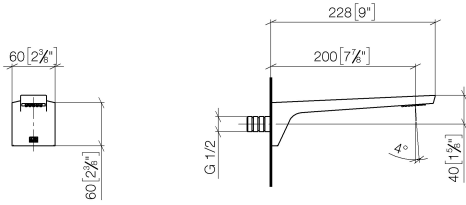

CL.1 Wall-mounted basin spout without pop-up waste - Brushed Champagne (22kt Gold)

CL.1

13 800 705

- 200mm projection
- fixed spout
- rectangular spray pattern with 40 individual jets
- hole diameter 37 mm
- lead-free
- 1/2" connection
- plug-link mounting
- max. flow 4.5 l/min
- This product can help a building meet the requirements of Green Building Rating Systems, e.g. LEED®, BREEAM®, DGNB

	Brushed Champagne (22kt Gold)	13 800 705-46
	Chrome	13 800 705-00
	Brushed Platinum	13 800 705-06
	Dark Chrome	13 800 705-19
	Champagne (22kt Gold)	13 800 705-47
	Brushed Dark Platinum	13 800 705-99

13 800 705
mm [inches]

Flow rate chart

Certificates

IAPMO_N-4976. IAPMO_6397.

13 800 705
Parts for other
finishes can be found
here: [Chrome](#)

Spare parts list

No.	Item Number	Name	Quantity used	Delivery time
1	09 24 03 081 10 90	extension	1	2
2	90 24 03 108 01 90	nipple set	1	2
3	09 30 30 113 20 90	screw	3	2
4	09 14 10 001 90	seal	3	2
5	90 31 11 004 00 90	pin	1	2
6	90 11 02 297 00 90	aerator	1	2